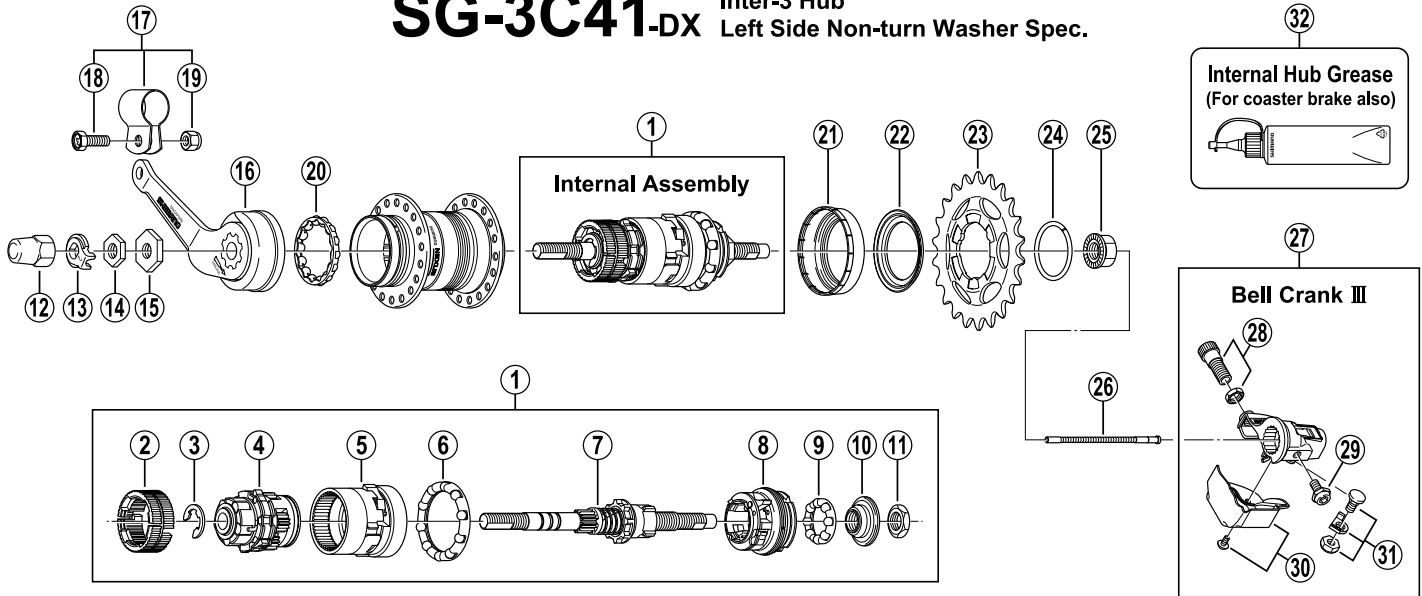

Spare parts list for after market.

SHIMANO®

SHIMANO NEXUS 3-SPEED HUB w/Coaster Brake Inter-3 Hub **SG-3C41-DX** Left Side Non-turn Washer Spec.

Q'TY	ITEM NO.	SHIMANO CODE NO.	DESCRIPTION
	1	Y-35U 98010	Internal Assembly (Axle Length 168 mm)
		Y-33R 98020	Internal Assembly (Axle Length 175 mm)
	2	Y-33R 90600	Brake Shoe Unit
	3	Y-325 32000	Stop Ring (φ9 mm)
	4	Y-33R 90700	Carrier Unit
	5	Y-33R 90800	Ring Gear Unit
	6	Y-33R 90220	Ball Retainer K (7/32" x 10)
	7	Y-33R 98050	Axle Unit (Axle Length 168 mm)
		Y-33R 98040	Axle Unit (Axle Length 175 mm)
	8	Y-33R 90400	Driver Unit
	9	Y-33R 90210	Ball Retainer J (7/32" x 8)
	10	Y-33R 90500	Right Hand Cone w/Dust Seal
	11	Y-321 39040	Right Hand Lock Nut (4.5 mm) for Axle Length 168 mm
		Y-325 30100	Right Hand Lock Nut (9.9 mm) for Axle Length 175 mm
	12	Y-314 14010	Cap Nut (3/8")
	13	Y-33Z 20200	Non-turn Washer 2 (Yellow)
	14	Y-33R 49010	Left Hand Lock Nut (3 mm) for Axle Length 168 mm
		Y-33R 49020	Left Hand Lock Nut (5 mm) for Axle Length 175 mm
	15	Y-33R 48010	Stop Nut (3 mm)
	16	Y-35U 98050	Brake Arm Unit
	17	Y-33F 98090	Brake Arm Clip Unit (5/8")
		Y-33F 98100	Brake Arm Clip Unit (3/4")
	18	Y-75M 06000	Clip Screw (M6 x 16)
	19	Y-317 27200	Clip Nut
	20	Y-33R 90200	Ball Retainer L (3/16" x 14)
	21	Y-33R 05000	Right Hand Dust Cap A
	22	Y-33R 52001	Right Hand Dust Cap B
	23	Y-322 03220	Sprocket Wheel 16T (Silver)
		Y-322 03420	Sprocket Wheel 18T (Silver)
		Y-322 03520	Sprocket Wheel 19T (Silver)
		Y-322 03620	Sprocket Wheel 20T (Silver)
		Y-330 60000	Sprocket Wheel 21T (Silver)
		Y-330 60100	Sprocket Wheel 22T (Silver)
		Y-330 60200	Sprocket Wheel 23T (Silver)
	24	Y-321 20010	Snap Ring C
	25	Y-220 15010	Flange Nut
	26	Y-33R 98080	Push Rod (81.85 mm) for Axle Length 168 mm
		Y-33S 98180	Push Rod (86.85 mm) for Axle Length 175 mm
	27	Y-33S 95100	Bell Crank III Unit
	28	Y-33S 98010	Cable Adjusting Bolt & Nut
	29	Y-33S 57000	Bell Crank Body Fixing Bolt
	30	Y-33S 98020	Bell Crank Cover & Fixing Screw
	31	Y-33S 98030	Inner Cable Fixing Bolt Unit
	32	Y-041 20600	Internal Hub Grease (Net. 100g)