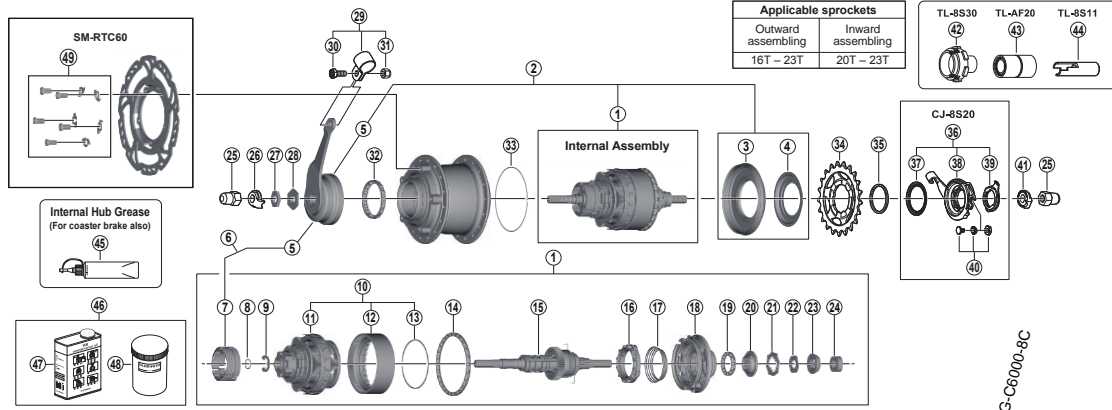

NEXUS 8-Speed Internal Hub w/Coaster Brake SG-C6000-8CD

ITEM NO.	SHIMANO CODE NO.	DESCRIPTION	INTERCHANGE-ABILITY
1	Y38X98010	Internal Assembly (Axle Length 187 mm)	
2	Y38X98020	Internal Assembly (Axle Length 187 mm), Brake Arm Unit, Right Hand Dust Cap A & C	
3	Y37G98080	Right Hand Dust Cap A w/Seal	A
4	Y36R07000	Right Hand Dust Cap C	A
5	Y38X98030	Brake Arm Unit (3 Serration)	
6	Y38X98040	Brake Shoe Unit & Brake Arm Unit	
7	Y37G98020	Brake Shoe Unit (3 pcs.)	A
8	Y37E08000	O-Ring	A
9	Y37G19000	E-Ring	A
10	Y37G98030	Ring Gear Unit	A
11	Y37G98040	Carrier Unit	A
12	Y35P11010	Ring Gear 1	A
13	Y34R80000	Ring Gear 1 Stop Ring	A
14	Y38X98050	Ball Retainer O (3/16" x 26)	A
15	Y38X98060	Hub Axle Unit (Axle Length 187 mm)	A
16	Y35P98060	Clutch Unit	A
17	Y34R21000	Return Spring A	A
18	Y37G98060	Driver Unit	A
19	Y34R98070	Ball Retainer P (3/16" x 13)	A
20	Y37J98080	Right Hand Cone w/Seal	A
21	Y34R12000	Driver Plate	A
22	Y34R98090	Lock Washer	A
23	Y34R09000	Stop Washer	A
24	Y30803020	Right Hand Lock Nut (6 mm)	
25	Y31414010	Cap Nut (3/8")	A
26	Y33M39510	Non-turn Washer 5L (Brown)	A
	Y33M39610	Non-turn Washer 6L (White)	A
	Y33M39710	Non-turn Washer 7L (Gray)	A
27	Y35P28000	Left Hand Lock Nut (3 mm)	A
28	Y35P22000	Stop Nut	A
29	Y33F98090	Brake Arm Clip Unit (5/8")	A
	Y33F98100	Brake Arm Clip Unit (3/4")	A
30	Y75M06000	Clip Screw (M6 x 16)	A
31	Y31727200	Clip Nut	A
32	Y38R98190	Ball Retainer B (3/16" x 16)	A
33	Y35J11100	Hub Shell Slide Spring	A
34	Y32203220	Sprocket Wheel 16T (Silver)	A
	Y32203420	Sprocket Wheel 18T (Silver)	A
	Y32203520	Sprocket Wheel 19T (Silver)	A
	Y32203620	Sprocket Wheel 20T (Silver)	A
	Y33060000	Sprocket Wheel 21T (Silver)	A
	Y33060100	Sprocket Wheel 22T (Silver)	A
	Y33060200	Sprocket Wheel 23T (Silver)	A
35	Y32120100	Snap Ring C	A
36	Y74Y98120	CJ-8S20 Cassette Joint Unit	A
37	Y74Y18000	Driver Cap	A
38	Y74Y98130	CJ-8S20 Cassette Joint	A
39	Y33Z98020	Cassette Joint Fixing Ring	A
40	Y74Y98030	Inner Cable Fixing Bolt Unit	A
41	Y33Z20500	Non-turn Washer 5R (Yellow)	A
	Y33M39600	Non-turn Washer 6R (Silver)	A
	Y33M39700	Non-turn Washer 7R (Black)	A
42	Y70800300	TL-8S30 Carrier Unit Tool	A
43	Y70810000	TL-AF20 Right Hand Cone Installation Tool	
44	Y70800600	TL-8S11 Right Hand Cone Removal Tool	A
45	Y04120800	Internal Hub Grease (Net. 100g)	A
46	Y00298010	WB maintenance oil set	A
47	Y00201000	WB maintenance oil (1L)	A
48	Y00201100	Bottle	A
49	Y8NA98010	Rotor Fixing Bolt & Lock Washer	
-	Y34R0D000	Right Hand Hub Cup	A