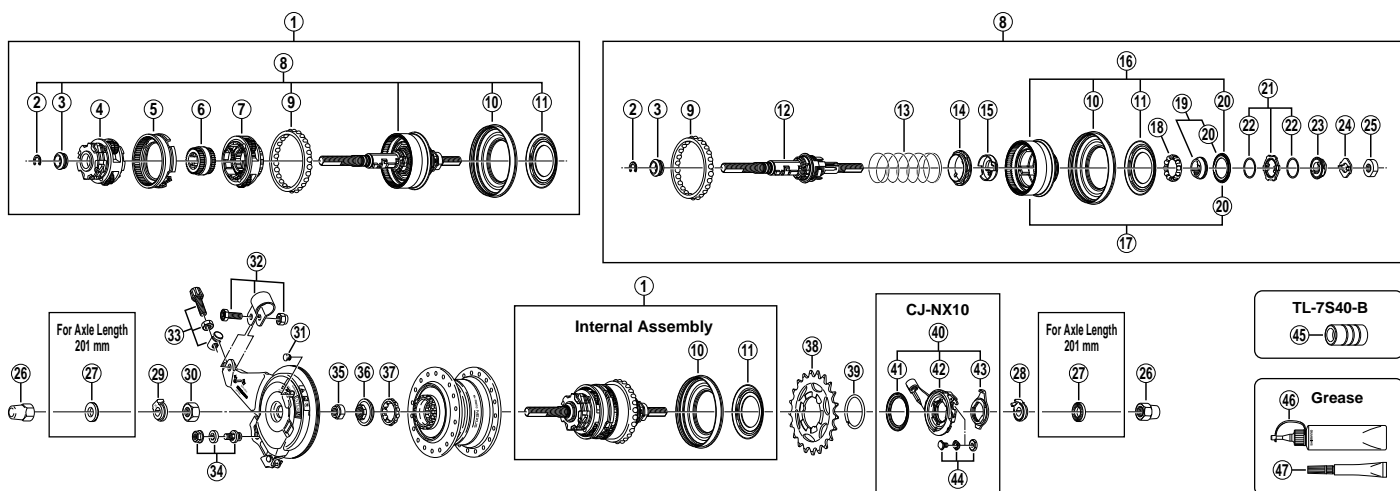

NEXUS 7-Speed Internal Hub w/Hi-Power Roller Brake

SG-7R46 Inter-7 Hub

BR-IM41-R Inter-M Brake

ITEM NO.	SHIMANO CODE NO.	DESCRIPTION
1	Y-35D 98070	Internal Assembly (Axle Length 182 mm)
	Y-35D 98080	Internal Assembly (Axle Length 201 mm)
2	Y-308 07000	Stop Ring for Carrier Guide 2
3	Y-33E 03000	Carrier Guide 2
4	Y-33E 98070	Carrier Unit 2
5	Y-308 98040	Ring Gear Unit 2
6	Y-33F 98060	Sun Gear Unit 2 & 3
7	Y-330 98060	Carrier Unit 1
	Y-35D 98090	Carrier guide 2 / Axle & Driver Unit (Axle Length 182 mm)
8	Y-35D 98100	Carrier guide 2 / Axle & Driver Unit (Axle Length 201 mm)
9	Y-330 91800	Ball Retainer M (3/16" x 26)
10	Y-35C 07000	Right Hand Dust Cap B
11	Y-33Z 26000	Right Hand Dust Cap C
	Y-34L 98050	Axle Unit (Axle Length 182 mm)
12	Y-34L 98060	Axle Unit (Axle Length 201 mm)
13	Y-330 24000	Return Spring A
14	Y-33Z 10000	Gear Shifting Cam
15	Y-33Z 11000	Feed Cam
16	Y-35D 98110	Driver Unit w/Right Hand Dust Cap B, C & Right Hand Cone Seal
17	Y-35D 98120	Driver Unit w/Right Hand Cone Seal
18	Y-330 91600	Ball Retainer F (3/16" x 12)
19	Y-35K 98100	Right Hand Cone w/Seal
20	Y-35K 07000	Right Hand Cone Seal
21	Y-33F 98040	Driver Plate w/Seal
22	Y-330 12000	Driver Plate Seal
23	Y-33E 98120	Lock Washer
24	Y-33Z 08000	Stop Washer
25	Y-308 03020	Right Hand Lock Nut (6 mm)
26	Y-314 14010	Cap Nut (3/8")
27	Y-220 06040	Washer (3.2 mm) for Axle Length 201 mm
	Y-33Z 20500	Non-turn Washer 5R (Yellow)
28	Y-33M 39600	Non-turn Washer 6R (Silver)
	Y-33M 39700	Non-turn Washer 7R (Black)
	Y-33M 39510	Non-turn Washer 5L (Brown)
	Y-33M 39610	Non-turn Washer 6L (White)
	Y-33M 39710	Non-turn Washer 7L (Gray)
30	Y-75V 13000	Brake Unit Fixing Nut (8.2 mm)
31	Y-75V 16010	Grease Hole Cap
	Y-33F 98090	Brake Arm Clip Unit (5/8")
32	Y-33F 98100	Brake Arm Clip Unit (3/4")
33	Y-75P 98030	Brake Cable Adjusting Bolt Unit
34	Y-75M 98070	Inner Cable Fixing Bolt Unit
35	Y-31Z 06020	Lock Nut for Left Hand Cone
36	Y-308 98070	Left Hand Cone w/Dust Cap
37	Y-308 98080	Ball Retainer I (3/16" x 11)
	Y-322 03220	Sprocket Wheel 16T (Silver)
	Y-322 03420	Sprocket Wheel 18T (Silver)
38	Y-322 03520	Sprocket Wheel 19T (Silver)
	Y-322 03620	Sprocket Wheel 20T (Silver)
	Y-330 60000	Sprocket Wheel 21T (Silver)
	Y-330 60100	Sprocket Wheel 22T (Silver)
* 39	Y-321 20100	Snap Ring C
40	Y-74Y 98050	CJ-NX10 Cassette Joint Unit
41	Y-74Y 18000	Driver Cap
42	Y-74Y 93100	CJ-NX10 Cassette Joint
43	Y-33Z 98020	Cassette Joint Fixing Ring
44	Y-74Y 98060	Inner Cable Fixing Bolt Unit for CJ-NX10
45	Y-308 89000	TL-7S40-B Right Hand Cone Tool
46	Y-041 20800	Internal Hub Grease (Net. 100g)
	Y-041 20400	Roller Brake Grease (Net. 100g)
47	Y-041 40020	Roller Brake Grease (Net. 10g)
—	Y-35D 08000	Right Hand Hub Cup