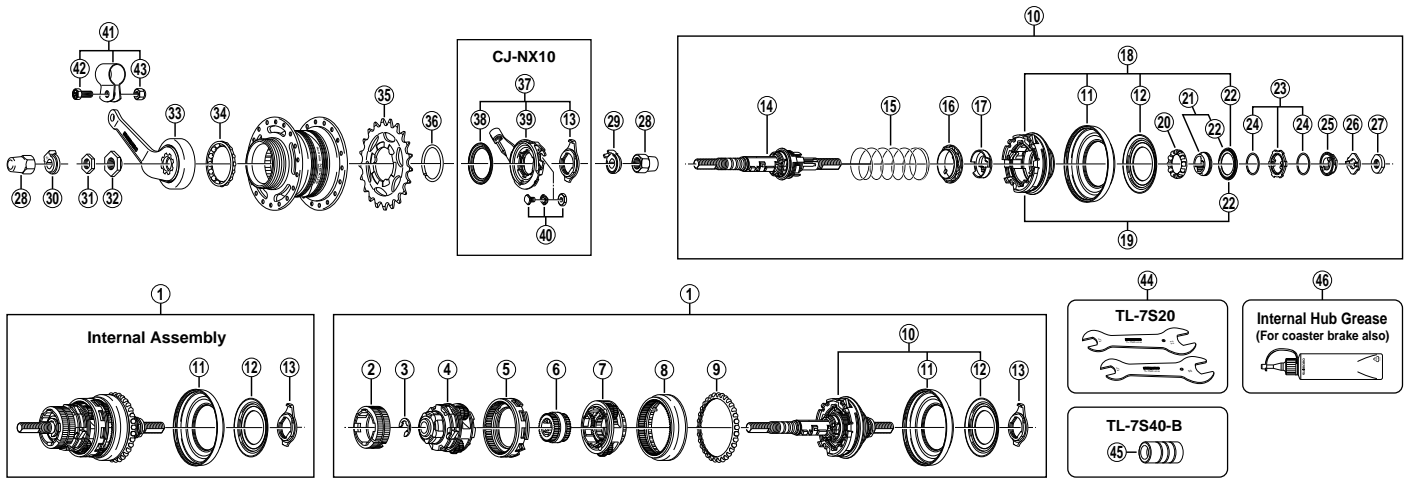

NEXUS 7-Speed Internal Hub w/Coaster Brake

SG-7C18 Inter-7 Hub

ITEM NO.	SHIMANO CODE NO.	DESCRIPTION
1	Y-35K 98010	Internal Assembly (Axle Length 175.5 mm)
2	Y-35K 98020	Brake Shoe Unit
3	Y-325 32000	Stop Ring (φ 9 mm)
4	Y-35K 98030	Carrier Unit 2
5	Y-35K 98040	Ring Gear Unit 2
6	Y-33F 98060	Sun Gear Unit 2 & 3
7	Y-330 98060	Carrier Unit 1
8	Y-35K 98050	Ring Gear Unit 1
9	Y-330 98070	Ball Retainer H (3/16" x 29)
10	Y-35K 98060	Axle & Driver Unit (Axle Length 175.5 mm) w/Right Hand Dust Cap B & C
11	Y-35K 06000	Right Hand Dust Cap B
12	Y-33Z 26000	Right Hand Dust Cap C
13	Y-33Z 98020	Cassette Joint Fixing Ring
14	Y-34N 98030	Axle Unit (Axle Length 175.5 mm)
15	Y-330 24000	Return Spring A
16	Y-33Z 10000	Gear Shifting Cam
17	Y-33Z 11000	Feed Cam
18	Y-35K 98070	Driver Unit w/Right Hand Dust Cap B, C & Right Hand Cone Seal
19	Y-35K 98080	Driver Unit w/Right Hand Cone Seal
20	Y-330 91600	Ball Retainer F (3/16" x 12)
21	Y-35K 98100	Right Hand Cone w/Seal
22	Y-35K 07000	Right Hand Cone Seal
23	Y-33F 98040	Driver Plate w/Seal
24	Y-330 12000	Driver Plate Seal
25	Y-33E 98120	Lock Washer
26	Y-33Z 08000	Stop Washer
27	Y-33Z 07020	Right Hand Lock Nut (3.4 mm)
28	Y-314 14010	Cap Nut (3/8")
	Y-33Z 20500	Non-turn Washer 5R (Yellow)
29	Y-33M 39600	Non-turn Washer 6R (Silver)
	Y-33M 39700	Non-turn Washer 7R (Black)
	Y-33M 39510	Non-turn Washer 5L (Brown)
30	Y-33M 39610	Non-turn Washer 6L (White)
	Y-33M 39710	Non-turn Washer 7L (Gray)
31	Y-321 38040	Lock Nut (3.5 mm)
32	Y-335 48110	Stop Nut
33	Y-35K 98090	Brake Arm Unit
34	Y-330 98110	Ball Retainer B (3/16" x 16)
	Y-322 03420	Sprocket Wheel 18T
	Y-322 03520	Sprocket Wheel 19T
35	Y-322 03620	Sprocket Wheel 20T
	Y-330 60000	Sprocket Wheel 21T
	Y-330 60100	Sprocket Wheel 22T
* 36	Y-321 20100	Snap Ring C
37	Y-74Y 98050	CJ-NX10 Cassette Joint Unit
38	Y-74Y 18000	Driver Cap
39	Y-74Y 93100	CJ-NX10 Cassette Joint
40	Y-74Y 98060	Inner Cable Fixing Bolt Unit for CJ-NX10
	Y-33F 98090	Brake Arm Clip Unit (5/8")
41	Y-33F 98100	Brake Arm Clip Unit (3/4")
42	Y-75M 06000	Clip Screw (M6 x 16)
43	Y-317 27200	Clip Nut
44	Y-130 98900	TL-7S20 Hub Spanner (17 mm x 22 mm) 2 pcs.
45	Y-308 89000	TL-7S40-B Right Hand Cone Tool
46	Y-041 20800	Internal Hub Grease (Net. 100g)