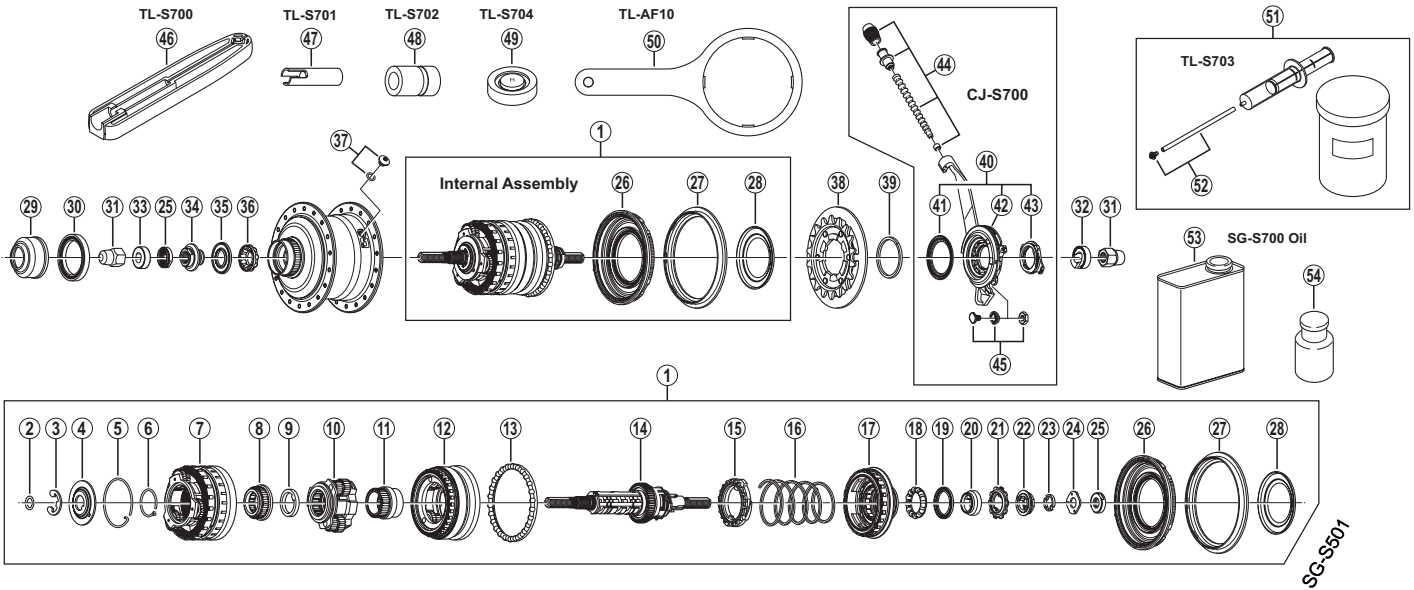

# ALFINE 11-Speed Internal Hub SG-S700

ITEM NO.	SHIMANO CODE NO.	DESCRIPTION	INTERCHANGEABILITY
1	Y37R98010	Internal Assembly (Axle Length 187 mm)	
2	Y37E08000	O-Ring	
3	Y34R79000	Stop Ring (ø12 / 1.0 mm)	A
	Y34R79010	Stop Ring (ø12 / 1.3 mm)	A
	Y34R79020	Stop Ring (ø12 / 1.6 mm)	A
4	Y37R78000	Carrier Hold Plate	
5	Y37R80000	Carrier 3 Slide Spring	
6	Y37R81000	Sun Gear 4 Slide Spring	
7	Y37R98020	Carrier 3 Unit	
8	Y37R55000	Sun Gear 4	
9	Y37R56000	Sun Gear 3 Guide Ring	
10	Y37R98030	Carrier 2 Unit	
11	Y37R53000	Sun Gear 2	
12	Y37R98040	Carrier 1 Unit	
13	Y37R98050	Ball Retainer S (3/16" x 26)	
14	Y37R98060	Hub Axle Unit (Axle Length 187 mm)	
15	Y37R98070	Clutch Unit	
16	Y34R21000	Return Spring A	A
17	Y37R98080	Driver Unit	
18	Y34R98070	Ball Retainer P (3/16" x 13)	A
19	Y37R18000	Seal Ring R	
20	Y37R17000	Right Hand Cone	
21	Y37R16000	Drive Plate Seal	
22	Y37R98090	Lock Washer	
23	Y37R15000	Lock Washer Seal	
24	Y37R12000	Joint Nut Stop Washer	
25	Y37R11000	Serrated Lock Nut (4.4 mm)	
26	Y37R98100	Right Hand Dust Cap A w/Seal	
27	Y35Z20000	Chain Guard	A
28	Y37R75000	Right Hand Dust Cap D	
29	Y37R74000	Rotor Mount Cover	
30	Y37R82000	Rotor Spacer	
31	Y72A01000	Cap Nut (3/8")	B
32	Y34R85010	Non-turn Washer 8R (Dark Blue)	A
33	Y34R85000	Non-turn Washer 8L (Dark Green)	A
34	Y37R98110	Left Hand Cone w/Dust Cap	
35	Y37R73000	Seal Ring L	
36	Y36U98030	Ball Retainer (7/32" x 9)	A
37	Y37R98120	Oil Port Bolt (Silver) & O-Ring	
	Y37R98130	Oil Port Bolt (Black) & O-Ring	
38	Y1ZN98010	Sprocket Wheel 18T w/Guard Plate (CS-S500)	A
	Y1ZN98020	Sprocket Wheel 20T w/Guard Plate (CS-S500)	A
39	Y32120100	Snap Ring C	A
40	Y72A98010	CJ-S700 Cassette Joint Unit	
41	Y74Y18000	Driver Cap	
42	Y72A98020	CJ-S700 Cassette Joint	A
43	Y33Z98020	Cassette Joint Fixing Ring	
44	Y6TV98060	Outer Receiver Unit	A
45	Y6TV98070	Inner Cable Fixing Bolt Unit	
46	Y13098024	TL-S700 Inner Cable Fixing Bolt Setting Tool	
47	Y13098021	TL-S701 Right Hand Cone Removal Tool	
48	Y13098022	TL-S702 Right Hand Cone Installation Tool	
49	Y70819000	TL-S704 Seal Set Tool	
50	Y32010000	TL-AF10 Right Hand Dust Cap A Installation Tool	
51	Y13098023	TL-S703 Oil Kit	A
* 52	Y13098025	Tube Set (Tube & Bleeding Nipple)	
53	Y13098480	SG-S700 Oil (1 L)	
54	Y13098481	SG-S700 Oil (50 ml)	
-	Y37R07000	Right Hand Hub Cup	